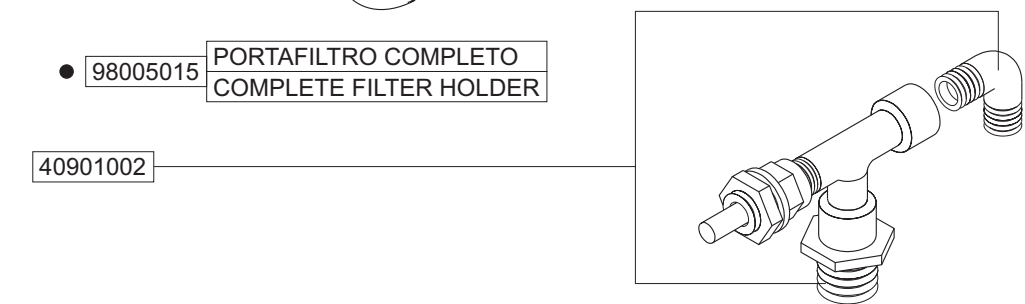

● 98005015 **PORTAFILTRO COMPLETO**
COMPLETE FILTER HOLDER